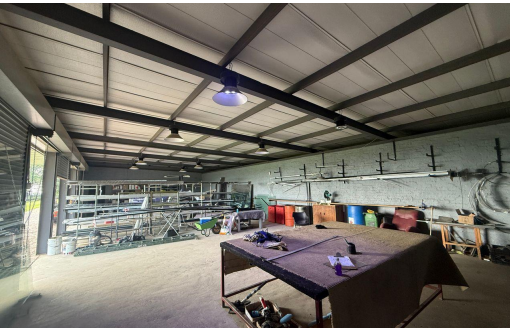


 20

 -

R2,222 pm

11m² Industrial Yard To Let in Muldersdrift

LAND SIZE 1,000m²
FLOOR SIZE 11m²
TITLE Sectional Title
ZONING Industrial

OPEN PARKINGS 20

Wian Fourie
082 464 0173
wian@wianfourie.com