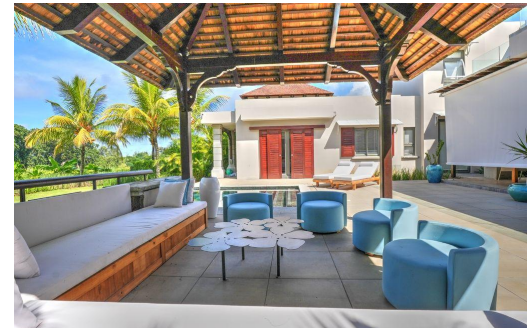

3

3

1

R34,370,914

Villa For Sale in Bel Ombre

FLOOR SIZE	270m ²	GARAGES	1
LAND SIZE	700m ²	PARKINGS	-
BEDROOMS	3	FLATLETS	-
BATHROOMS	3	DOMESTIC ACCOM.	-
KITCHENS	-	POOL	Yes
LOUNGES	-		
DINING ROOMS	-		
STUDIES	-		
FURNISHED	Yes		