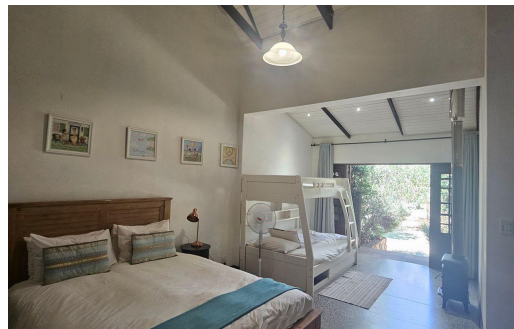

 8
 8
 8

R9,500,000

Farm For Sale in Magaliesburg

FLOOR SIZE	1,000m ²	GARAGES	8
LAND SIZE	85,000m ²	PARKINGS	10
BEDROOMS	8	FLATLETS	1
BATHROOMS	8	DOMESTIC ACCOM.	1
KITCHENS	1	POOL	Yes
LOUNGES	2	PETS ALLOWED	Yes
DINING ROOMS	1		
STUDIES	1		