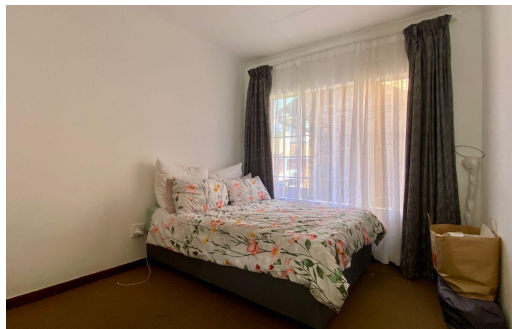

 2  
 2  
 1

**R1,250,000**

Simplex For Sale in Pebble Creek

<b>FLOOR SIZE</b>	82m <sup>2</sup>	<b>GARAGES</b>	1
<b>BEDROOMS</b>	2	<b>PARKINGS</b>	1
<b>BATHROOMS</b>	2	<b>FLATLETS</b>	-
<b>KITCHENS</b>	1	<b>DOMESTIC ACCOM.</b>	-
<b>LOUNGES</b>	1		
<b>DINING ROOMS</b>	-		
<b>STUDIES</b>	-		