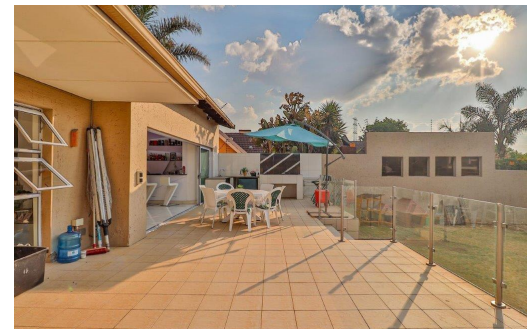

R21,500 pm

Freehold To Let in Highway Gardens

LAND SIZE	991m²
BEDROOMS	3
BATHROOMS	2.5
KITCHENS	1
LOUNGES	1
DINING ROOMS	1
STUDIES	1

GARAGES	2
PARKINGS	1
FLATLETS	-
DOMESTIC ACCOM.	1
PETS ALLOWED	Yes

Himeshan Moodley
0823517800
himeshan@moodleyrealestate.co.za