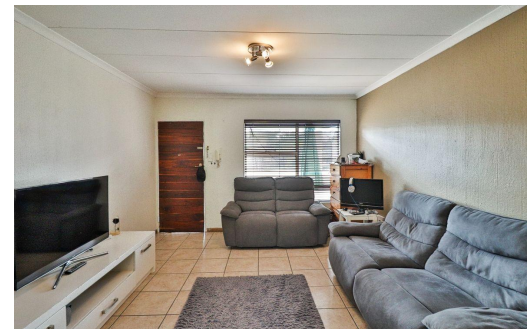

 2  
 1  
 -

**R839,900**

Townhouse For Sale in Marais Steyn Park

<b>FLOOR SIZE</b>	69m <sup>2</sup>	<b>GARAGES</b>	-
<b>BEDROOMS</b>	2	<b>PARKINGS</b>	1
<b>BATHROOMS</b>	1	<b>FLATLETS</b>	-
<b>KITCHENS</b>	1	<b>DOMESTIC ACCOM.</b>	-
<b>LOUNGES</b>	1	<b>POOL</b>	Yes
<b>DINING ROOMS</b>	-		
<b>STUDIES</b>	-		