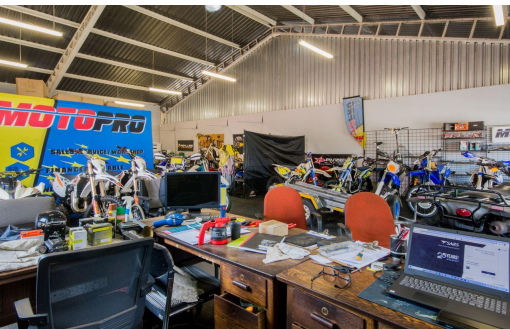

 2

 -

R14,500 pm

180m² Workshop To Let in Edenvale Central

FLOOR SIZE 180m² **OPEN PARKINGS** 2
ZONING Commercial

Himeshan Moodley
0823517800
himeshan@moodleyrealestate.co.za