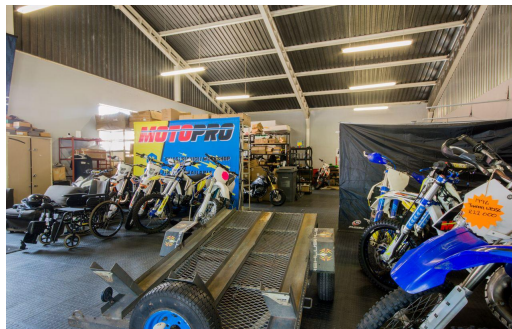

 2

 -

R14,500 pm

180m² Workshop To Let in Edenvale Central

FLOOR SIZE 180m² **OPEN PARKINGS** 2
ZONING Commercial

Himeshan Moodley
0823517800
himeshan@moodleyrealestate.co.za