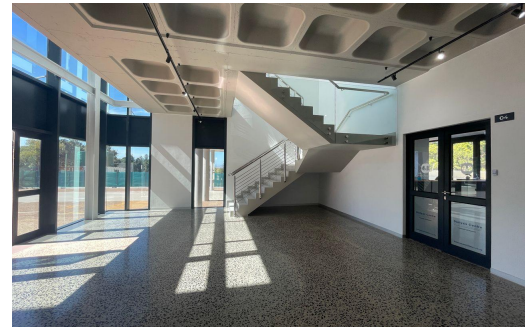

 2

**R26,640 pm**

**144m<sup>2</sup> Office To Let in Durbanville Central**

**FLOOR SIZE** 144m<sup>2</sup>  
**TITLE** Sectional Title  
**ZONING** Commercial  
**AIR CONDITIONING** Yes

**OPEN PARKINGS** 2