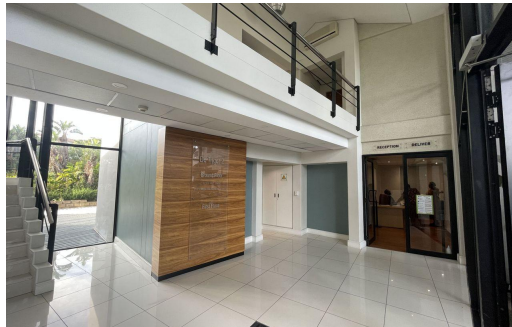

 3

 24

R69,590 pm

471m² Office To Let in Plattekloof

FLOOR SIZE 471m²
TITLE Sectional Title
ZONING Commercial
SECURITY Yes
AIR CONDITIONING Yes

OPEN PARKINGS 3
COVERED PARKINGS 13
BASEMENT PARKINGS 11

Erastus
Beukes
0832850448
rassie@brick-
field.co.za