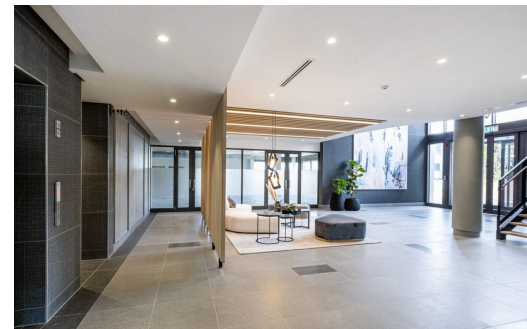


 22

 22

R133,736 pm

584m² Office To Let in Paradyskloof

LAND SIZE 20,000m²
FLOOR SIZE 584m²
TITLE Freehold
ZONING Commercial

OPEN PARKINGS 22
COVERED PARKINGS 11
BASEMENT PARKINGS 11

Marius van
Jaarsveld
0827568081
marius@brick-
field.co.za