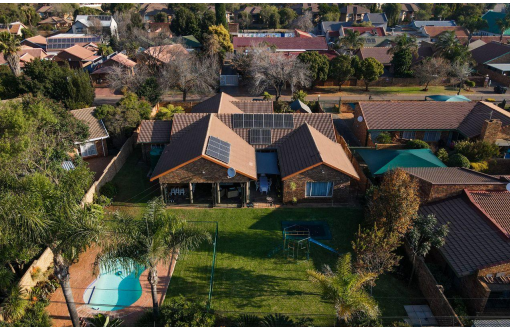

5

2

2

R2,750,000

House For Sale in Moreleta Park

FLOOR SIZE 358m²
LAND SIZE 1,071m²
BEDROOMS 5
BATHROOMS 2
KITCHENS 1
LOUNGES 1
DINING ROOMS 1
STUDIES 1

GARAGES 2
PARKINGS 2
POOL Yes
PETS ALLOWED Yes

RATES R1,626 pm (Estimated)