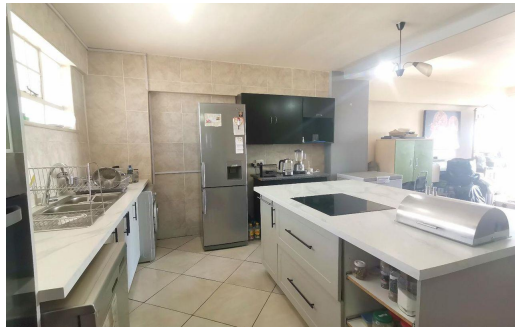

 2
 2
 1

R470,000

Apartment For Sale in Berea

FLOOR SIZE	156m ²	GARAGES	1
LAND SIZE	6,699m ²	PARKINGS	-
BEDROOMS	2	FLATLETS	1
BATHROOMS	2	DOMESTIC ACCOM.	-
KITCHENS	-	POOL	Yes
LOUNGES	1		
DINING ROOMS	-		
STUDIES	-		