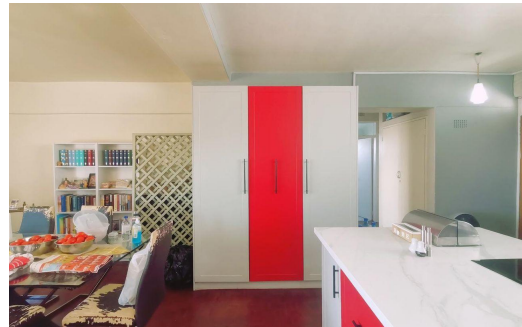

 2
 2
 1

R470,000

Apartment For Sale in Berea

FLOOR SIZE	156m ²	GARAGES	1
LAND SIZE	6,699m ²	PARKINGS	-
BEDROOMS	2	FLATLETS	1
BATHROOMS	2	DOMESTIC ACCOM.	-
KITCHENS	-	POOL	Yes
LOUNGES	1		
DINING ROOMS	-		
STUDIES	-		