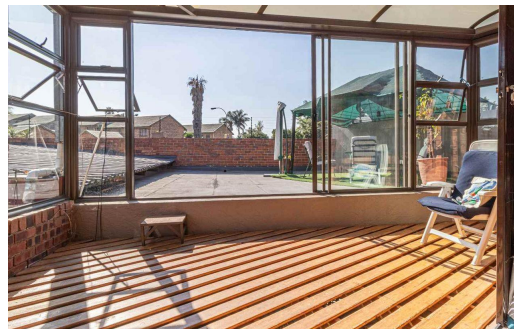

7
3
4

R2,700,000

House For Sale in Weltevreden Park

FLOOR SIZE	-	GARAGES	4
LAND SIZE	1,044m ²	PARKINGS	-
BEDROOMS	7	FLATLETS	1
BATHROOMS	3	DOMESTIC ACCOM.	-
KITCHENS	-	POOL	Yes
LOUNGES	4	PETS ALLOWED	Yes
DINING ROOMS	-		
STUDIES	1		