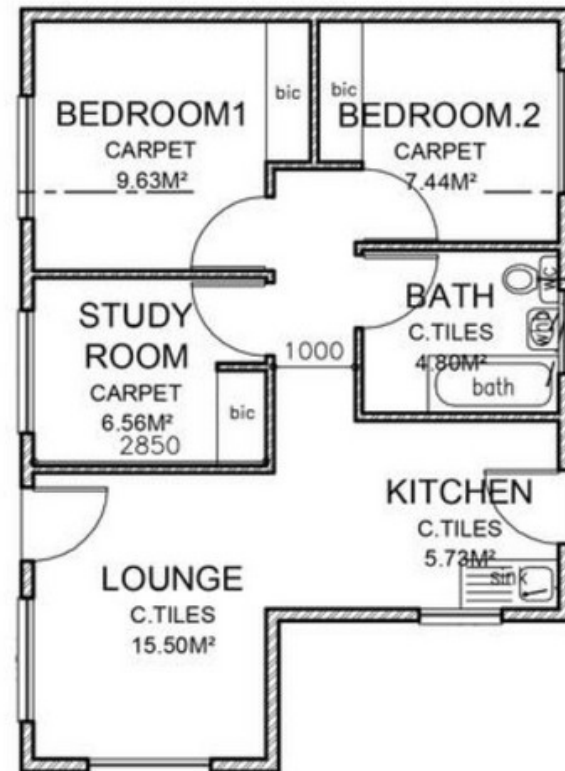

50m²

50 M² SINGLE-STOREY HOUSE
R699 000

*Various optional extra's available.
Final pricing may vary based upon
optional extra's chosen.

62m²

62 M² SINGLE-STOREY HOUSE
R775 000

*Various optional extra's available.
Final pricing may vary based upon
optional extra's chosen.

55m²

55 M² SINGLE-STOREY HOUSE
R740 000

*Various optional extra's available.
Final pricing may vary based upon
optional extra's chosen.

70m²

70 M² SINGLE-STOREY HOUSE
R799 000

*Various optional extra's available.
Final pricing may vary based upon
optional extra's chosen.