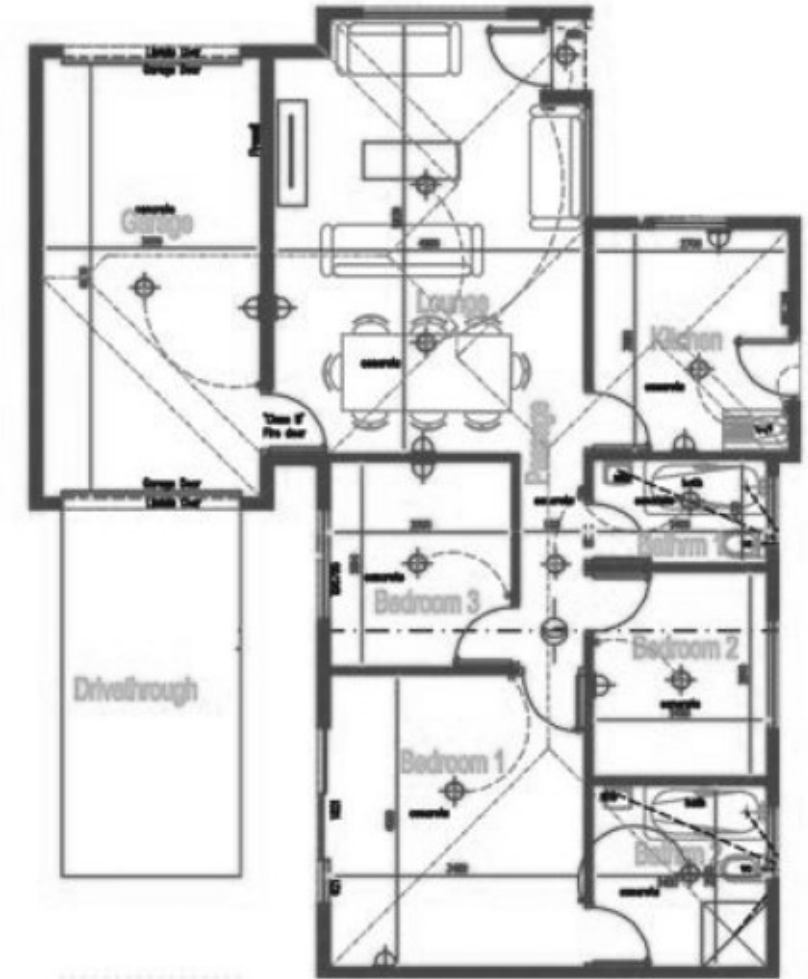

80m²

80 M² SINGLE-STOREY HOUSE
R840 000

*Various optional extra's available.
Final pricing may vary based upon
optional extra's chosen.

100m²

100 M² SINGLE-STOREY HOUSE
R925 000

*Various optional extra's available.
Final pricing may vary based upon
optional extra's chosen.

90m²

90 M² SINGLE-STOREY HOUSE
R880 000

*Various optional extra's available.
Final pricing may vary based upon
optional extra's chosen.