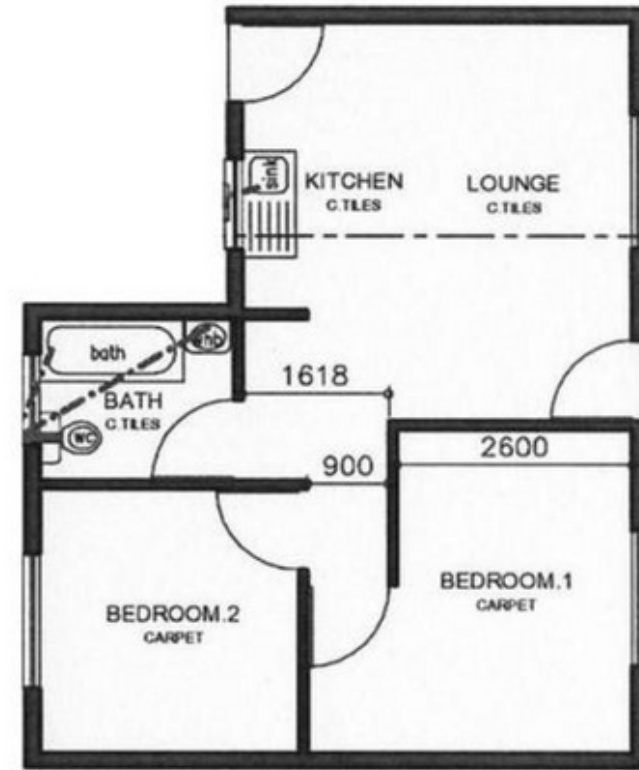

50m²

50 M² SINGLE-STOREY HOUSE
R699 000

*Various optional extra's available.
Final pricing may vary based upon
optional extra's chosen.

62m²

62 M² SINGLE-STOREY HOUSE
R775 000

*Various optional extra's available.
Final pricing may vary based upon
optional extra's chosen.

55m²

55 M² SINGLE-STOREY HOUSE
R740 000

*Various optional extra's available.
Final pricing may vary based upon
optional extra's chosen.

70m²

70 M² SINGLE-STOREY HOUSE
R799 000

*Various optional extra's available.
Final pricing may vary based upon
optional extra's chosen.