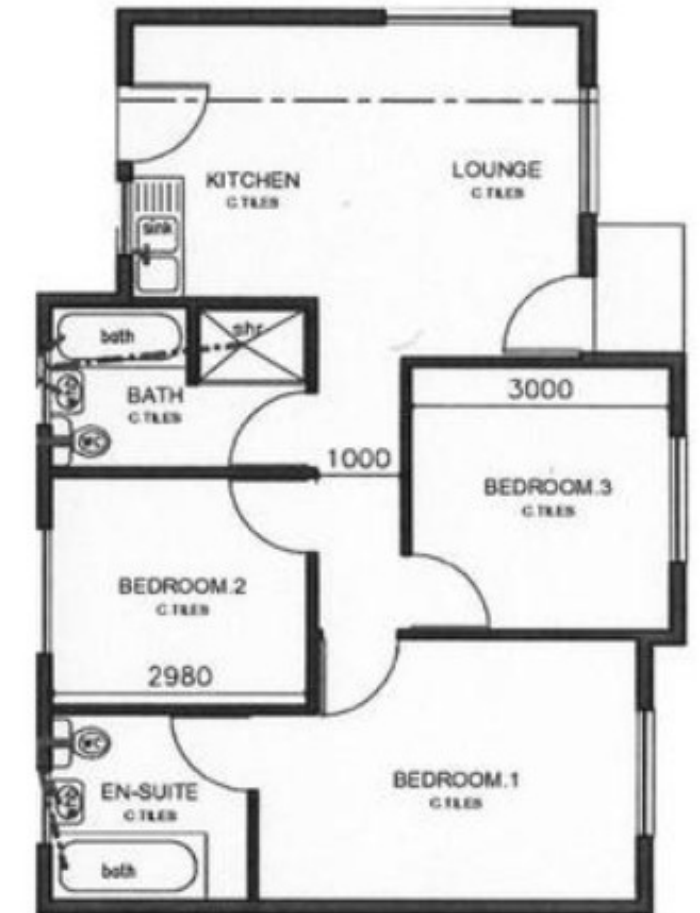

50m²

50 M² SINGLE-STOREY HOUSE
R699 000

*Various optional extra's available.
Final pricing may vary based upon
optional extra's chosen.

62m²

62 M² SINGLE-STOREY HOUSE
R775 000

*Various optional extra's available.
Final pricing may vary based upon
optional extra's chosen.

55m²

55 M² SINGLE-STOREY HOUSE
R740 000

*Various optional extra's available.
Final pricing may vary based upon
optional extra's chosen.

70m²

70 M² SINGLE-STOREY HOUSE
R799 000

*Various optional extra's available.
Final pricing may vary based upon
optional extra's chosen.

80m²

80 M² SINGLE-STOREY HOUSE
R840 000

*Various optional extra's available.
Final pricing may vary based upon
optional extra's chosen.

100m²

100 M² SINGLE-STOREY HOUSE
R925 000

*Various optional extra's available.
Final pricing may vary based upon
optional extra's chosen.