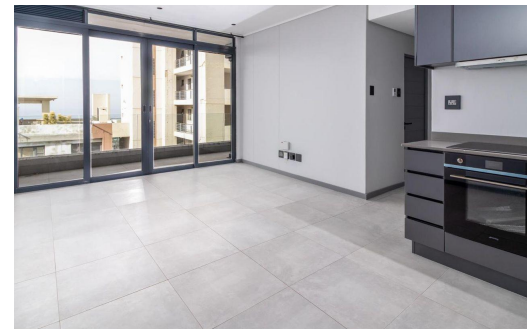

2

2

-

R15,400 pm

Apartment To Let in Umhlanga Central

FLOOR SIZE	-	GARAGES	-
LAND SIZE	-	PARKINGS	-
BEDROOMS	2	FLATLETS	-
BATHROOMS	2	DOMESTIC ACCOM.	-
KITCHENS	-		
LOUNGES	-		
DINING ROOMS	-		
STUDIES	-		