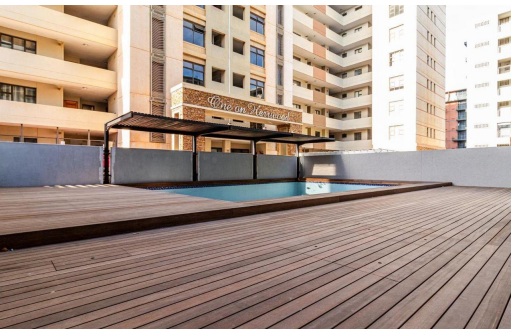

2

2

-

R15,400 pm

Apartment To Let in Umhlanga Central

FLOOR SIZE	-	GARAGES	-
LAND SIZE	-	PARKINGS	-
BEDROOMS	2	FLATLETS	-
BATHROOMS	2	DOMESTIC ACCOM.	-
KITCHENS	-		
LOUNGES	-		
DINING ROOMS	-		
STUDIES	-		