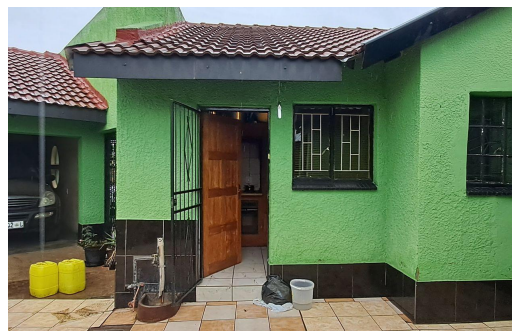

3

2

1

R1,239,000

Freehold For Sale in Rainbow Park

LAND SIZE 468m²
BEDROOMS 3
BATHROOMS 2
KITCHENS 1
LOUNGES 2
DINING ROOMS 1
STUDIES -

GARAGES 1
PARKINGS 2
FLATLETS -
DOMESTIC ACCOM. -

RATES R960 pm (Estimated)