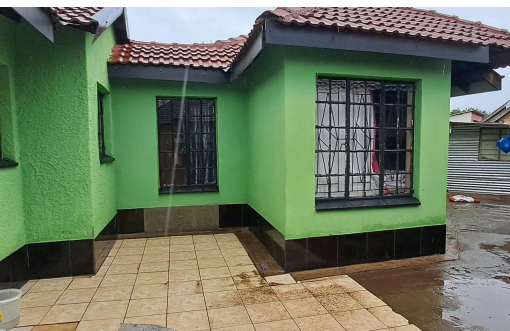

3

2

1

R1,239,000

Freehold For Sale in Rainbow Park

LAND SIZE 468m²
BEDROOMS 3
BATHROOMS 2
KITCHENS 1
LOUNGES 2
DINING ROOMS 1
STUDIES -

GARAGES 1
PARKINGS 2
FLATLETS -
DOMESTIC ACCOM. -

RATES R960 pm (Estimated)