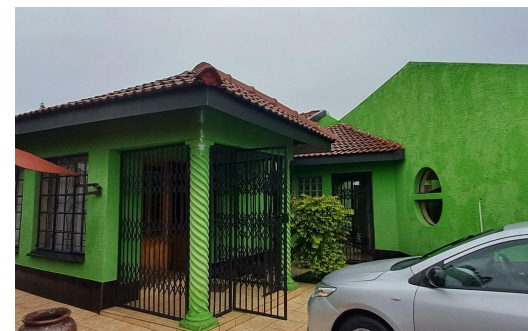

3

2

1

R1,239,000

Freehold For Sale in Rainbow Park

LAND SIZE 468m²
BEDROOMS 3
BATHROOMS 2
KITCHENS 1
LOUNGES 2
DINING ROOMS 1
STUDIES -

GARAGES 1
PARKINGS 2
FLATLETS -
DOMESTIC ACCOM. -

RATES R960 pm (Estimated)