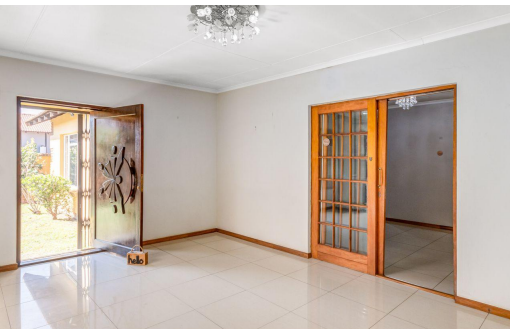

4

2

1

**R2,200,000**

Townhouse For Sale in Vorna Valley

<b>LAND SIZE</b>	345m <sup>2</sup>	<b>GARAGES</b>	1
<b>BEDROOMS</b>	4	<b>PARKINGS</b>	-
<b>BATHROOMS</b>	2	<b>FLATLETS</b>	-
<b>KITCHENS</b>	1	<b>DOMESTIC ACCOM.</b>	-
<b>LOUNGES</b>	2	<b>PETS ALLOWED</b>	Yes
<b>DINING ROOMS</b>	1		
<b>STUDIES</b>	-		