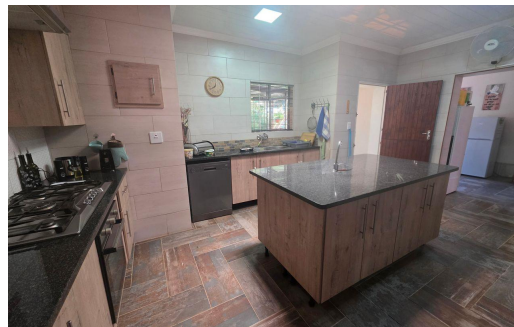

R3,200,000

House For Sale in Protea Park

LAND SIZE	1,300m²	GARAGES	4
BEDROOMS	4	PARKINGS	6
BATHROOMS	3.5	FLATLETS	1
KITCHENS	1	DOMESTIC ACCOM.	1
LOUNGES	1	POOL	Yes
DINING ROOMS	1	PETS ALLOWED	Yes
STUDIES	2		

RATES R3,000 pm (Estimated)

Debbie du Toit
0829204658
debbie@legacyp.co.za