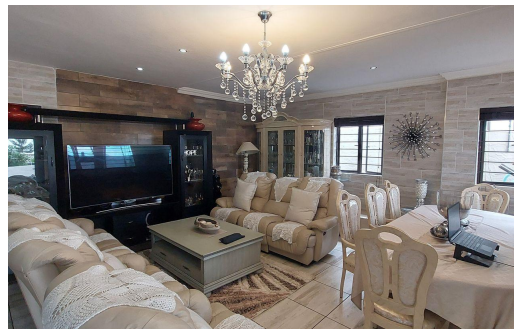

4

2.5

2

R2,950,000

House For Sale in Geelhoutpark

LAND SIZE	378m ²	GARAGES	2
BEDROOMS	4	PARKINGS	2
BATHROOMS	2.5	FLATLETS	-
KITCHENS	1	DOMESTIC ACCOM.	-
LOUNGES	1	POOL	Yes
DINING ROOMS	1	PETS ALLOWED	Yes
STUDIES	1		