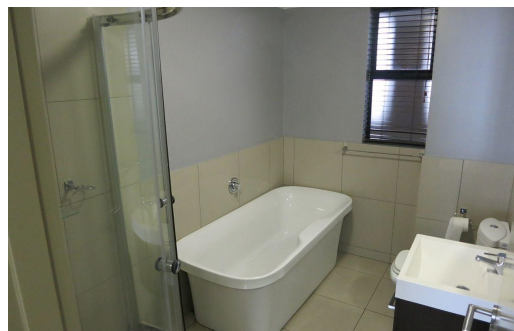

2

1

-

R840,000

Apartment For Sale in Solheim

FLOOR SIZE	82m ²	GARAGES	-
BEDROOMS	2	PARKINGS	1
BATHROOMS	1	FLATLETS	-
KITCHENS	1	DOMESTIC ACCOM.	-
LOUNGES	1	POOL	Yes
DINING ROOMS	1		
STUDIES	-		

RATES R700 pm (Estimated)
LEVY R2,000 pm