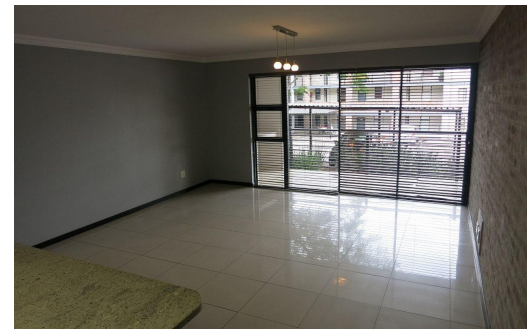

 2
 1
 -

R8,500 pm

Apartment To Let in Solheim

FLOOR SIZE	82m ²	GARAGES	-
BEDROOMS	2	PARKINGS	1
BATHROOMS	1	FLATLETS	-
KITCHENS	1	DOMESTIC ACCOM.	-
LOUNGES	1	POOL	Yes
DINING ROOMS	1		
STUDIES	-		

Martin Manson
 0823490242
 martin@bedfordbrokerage.co.za