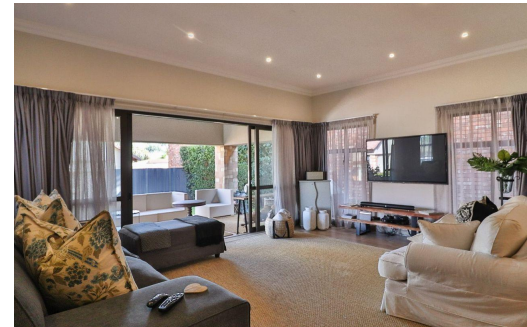

 4

 4

 2

R31,000 pm

Cluster To Let in Bedfordview

FLOOR SIZE	302m ²
BEDROOMS	4
BATHROOMS	4
KITCHENS	1
LOUNGES	1
DINING ROOMS	1
STUDIES	1

GARAGES	2
PARKINGS	2
FLATLETS	-
DOMESTIC ACCOM.	-

Marcelle Thomas
0828921595
marcelle@bedfordbrokerage.co.za