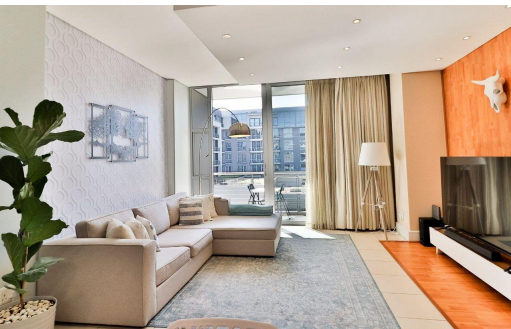

 2
 2
 -

R2,499,900

Apartment For Sale in Bedford Gardens

FLOOR SIZE	108m ²	GARAGES	-
LAND SIZE	-	PARKINGS	-
BEDROOMS	2	FLATLETS	-
BATHROOMS	2	DOMESTIC ACCOM.	-
KITCHENS	1		
LOUNGES	-		
DINING ROOMS	-		
STUDIES	-		