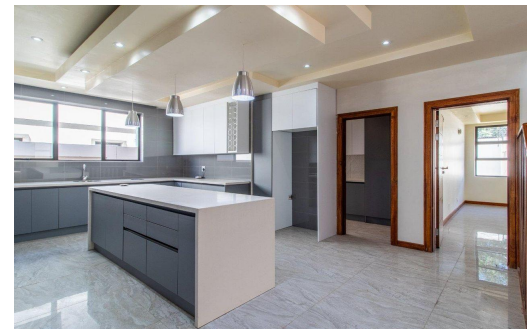

4

4.5

2

R6,800,000

House For Sale in Bedfordview

FLOOR SIZE	575m ²	GARAGES	2
LAND SIZE	900m ²	PARKINGS	-
BEDROOMS	4	FLATLETS	-
BATHROOMS	4.5	DOMESTIC ACCOM.	-
KITCHENS	1	POOL	Yes
LOUNGES	1	PETS ALLOWED	Yes
DINING ROOMS	1		
STUDIES	1		