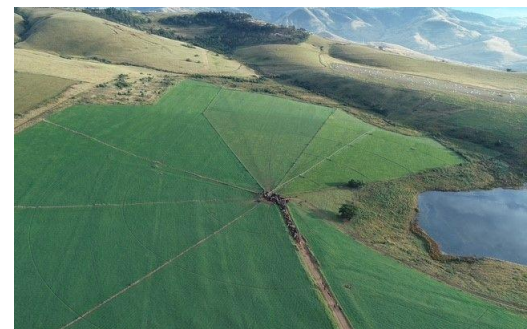

6
4
2

R35,000,000

Farm For Sale in Ixopo Rural

FLOOR SIZE	2,000m ²	GARAGES	2
LAND SIZE	636.70Ha	PARKINGS	10
BEDROOMS	6	FLATLETS	1
BATHROOMS	4	DOMESTIC ACCOM.	1
KITCHENS	1	PETS ALLOWED	Yes
LOUNGES	2		
DINING ROOMS	1		
STUDIES	1		