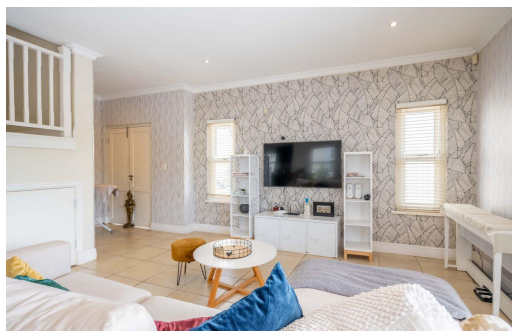

3  
 3  
 2

**R3,445,000**

Duplex For Sale in Mount Edgecombe

<b>FLOOR SIZE</b>	208m <sup>2</sup>	<b>GARAGES</b>	2
<b>LAND SIZE</b>	2,288m <sup>2</sup>	<b>PARKINGS</b>	1
<b>BEDROOMS</b>	3	<b>FLATLETS</b>	-
<b>BATHROOMS</b>	3	<b>DOMESTIC ACCOM.</b>	-
<b>KITCHENS</b>	1	<b>PETS ALLOWED</b>	Yes
<b>LOUNGES</b>	1		
<b>DINING ROOMS</b>	1		
<b>STUDIES</b>	-		