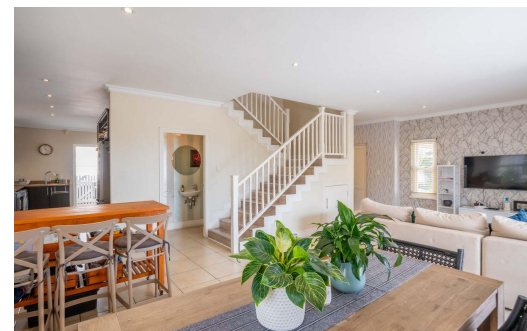

3  
 3  
 2

**R3,445,000**

Duplex For Sale in Mount Edgecombe

<b>FLOOR SIZE</b>	208m <sup>2</sup>	<b>GARAGES</b>	2
<b>LAND SIZE</b>	2,288m <sup>2</sup>	<b>PARKINGS</b>	1
<b>BEDROOMS</b>	3	<b>FLATLETS</b>	-
<b>BATHROOMS</b>	3	<b>DOMESTIC ACCOM.</b>	-
<b>KITCHENS</b>	1	<b>PETS ALLOWED</b>	Yes
<b>LOUNGES</b>	1		
<b>DINING ROOMS</b>	1		
<b>STUDIES</b>	-		