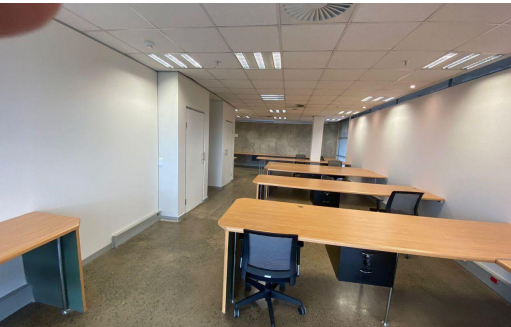


 3

 -

R27,500 pm

**100m² Office To Let in Umhlanga
Ridgeside**

LAND SIZE -
FLOOR SIZE 100m²
ZONING Commercial
SECURITY Yes
**AIR
CONDITIONING** Yes

OPEN PARKINGS 3
POWER (3 PHASE) Yes

Ernest Perumal
0840540497
ernest@campbellprop.co.za