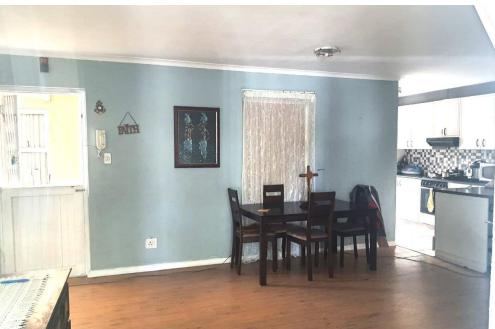

R20,000 pm

House To Let in Sonnekuiil

FLOOR SIZE	200m²	GARAGES	-
LAND SIZE	341m²	PARKINGS	4
BEDROOMS	3	FLATLETS	1
BATHROOMS	3	DOMESTIC ACCOM.	-
KITCHENS	1		
LOUNGES	1		
DINING ROOMS	1		
STUDIES	-		

Glenys Pick
068 541 1906
glenys@grosch.co.za