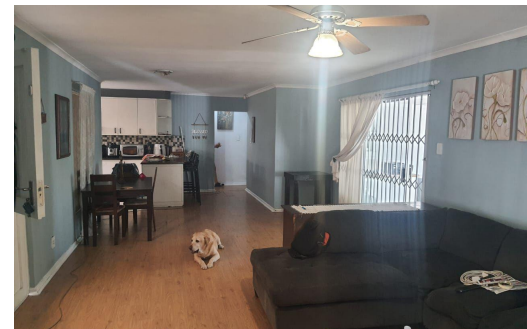

R20,000 pm

House To Let in Sonnekuiil

FLOOR SIZE	200m²	GARAGES	-
LAND SIZE	341m²	PARKINGS	4
BEDROOMS	3	FLATLETS	1
BATHROOMS	3	DOMESTIC ACCOM.	-
KITCHENS	1		
LOUNGES	1		
DINING ROOMS	1		
STUDIES	-		

Glenys Pick
068 541 1906
glenys@grosch.co.za