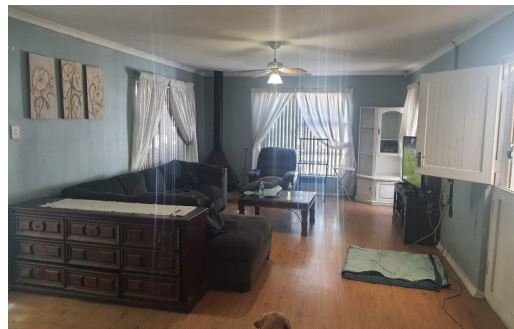

R20,000 pm

House To Let in Sonnekuiil

FLOOR SIZE	200m²	GARAGES	-
LAND SIZE	341m²	PARKINGS	4
BEDROOMS	3	FLATLETS	1
BATHROOMS	3	DOMESTIC ACCOM.	-
KITCHENS	1		
LOUNGES	1		
DINING ROOMS	1		
STUDIES	-		

Glenys Pick
068 541 1906
glenys@grosch.co.za