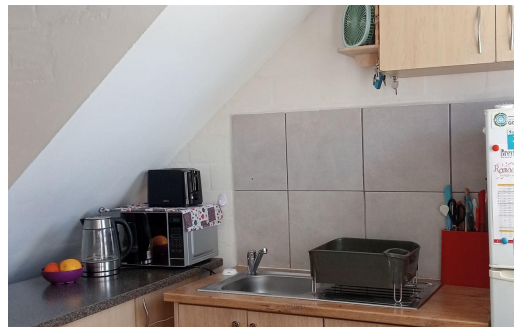

🛏 2

🚿 1

🚗 -

**R565,000**

Duplex For Sale in Fountain Village

<b>FLOOR SIZE</b>	42m <sup>2</sup>	<b>GARAGES</b>	-
<b>LAND SIZE</b>	80m <sup>2</sup>	<b>PARKINGS</b>	2
<b>BEDROOMS</b>	2	<b>FLATLETS</b>	-
<b>BATHROOMS</b>	1	<b>DOMESTIC ACCOM.</b>	-
<b>KITCHENS</b>	1	<b>PETS ALLOWED</b>	Yes
<b>LOUNGES</b>	1		
<b>DINING ROOMS</b>	-		
<b>STUDIES</b>	-		