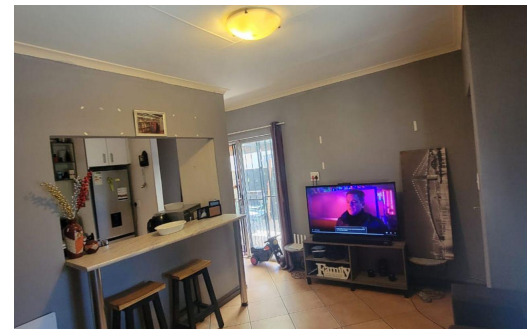

3

1.5

-

R1,150,000

House For Sale in Highbury Park

FLOOR SIZE	76m ²	GARAGES	-
LAND SIZE	176m ²	PARKINGS	2
BEDROOMS	3	FLATLETS	-
BATHROOMS	1.5	DOMESTIC ACCOM.	-
KITCHENS	1	PETS ALLOWED	Yes
LOUNGES	1		
DINING ROOMS	-		
STUDIES	-		