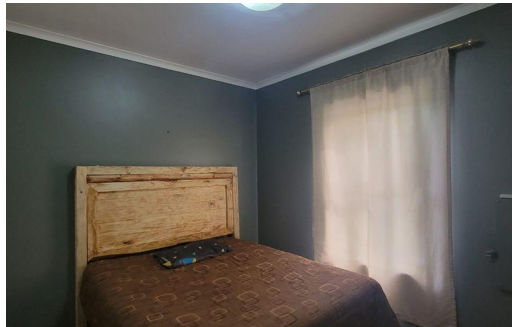

-  -
-  2
-  -

R8,000 pm

House To Let in Bardale Village

FLOOR SIZE	-	GARAGES	-
LAND SIZE	-	PARKINGS	-
BEDROOMS	-	FLATLETS	-
BATHROOMS	2	DOMESTIC ACCOM.	-
KITCHENS	1		
LOUNGES	-		
DINING ROOMS	-		
STUDIES	-		