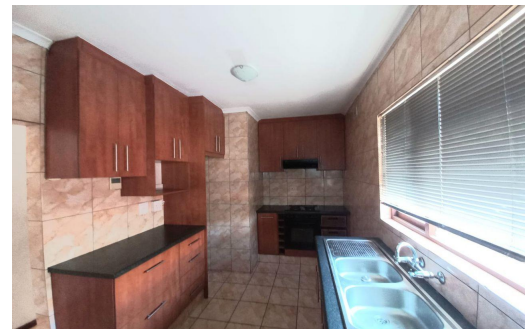

2

2

-

**R9,500 pm**

House To Let in Park Village

<b>FLOOR SIZE</b>	-	<b>GARAGES</b>	-
<b>LAND SIZE</b>	-	<b>PARKINGS</b>	3
<b>BEDROOMS</b>	2	<b>FLATLETS</b>	-
<b>BATHROOMS</b>	2	<b>DOMESTIC ACCOM.</b>	-
<b>KITCHENS</b>	1	<b>POOL</b>	Yes
<b>LOUNGES</b>	-		
<b>DINING ROOMS</b>	-		
<b>STUDIES</b>	-		