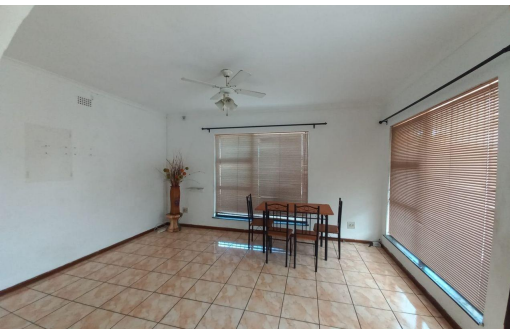

2

2

-

**R9,500 pm**

House To Let in Park Village

<b>FLOOR SIZE</b>	-	<b>GARAGES</b>	-
<b>LAND SIZE</b>	-	<b>PARKINGS</b>	3
<b>BEDROOMS</b>	2	<b>FLATLETS</b>	-
<b>BATHROOMS</b>	2	<b>DOMESTIC ACCOM.</b>	-
<b>KITCHENS</b>	1	<b>POOL</b>	Yes
<b>LOUNGES</b>	-		
<b>DINING ROOMS</b>	-		
<b>STUDIES</b>	-		