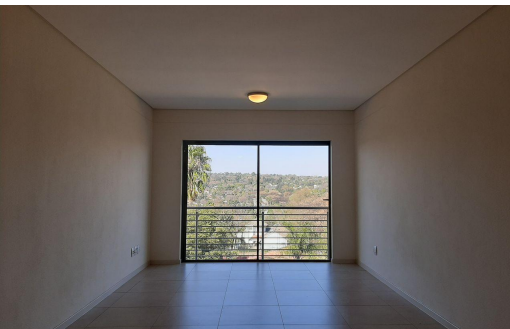

R7,900 pm

Apartment To Let in Morningside

FLOOR SIZE	39m²	GARAGES	-
LAND SIZE	39m²	PARKINGS	1
BEDROOMS	1	FLATLETS	-
BATHROOMS	1	DOMESTIC ACCOM.	-
KITCHENS	1	POOL	Yes
LOUNGES	1	PETS ALLOWED	Yes
DINING ROOMS	-		
STUDIES	-		

Stanley Chitono
0828068898
stanley@renprop.co.za