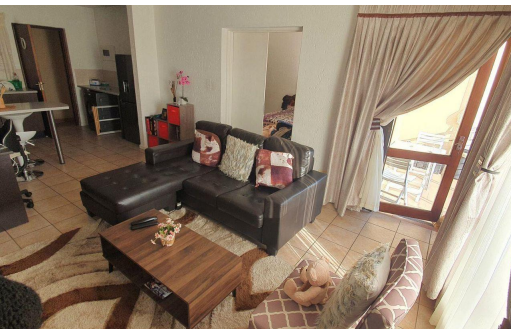

-  1
-  1
-  -

R6,800 pm

Apartment To Let in Ferndale

FLOOR SIZE	65m ²	GARAGES	-
LAND SIZE	65m ²	PARKINGS	1
BEDROOMS	1	FLATLETS	-
BATHROOMS	1	DOMESTIC ACCOM.	-
KITCHENS	1	POOL	Yes
LOUNGES	1		
DINING ROOMS	-		
STUDIES	-		