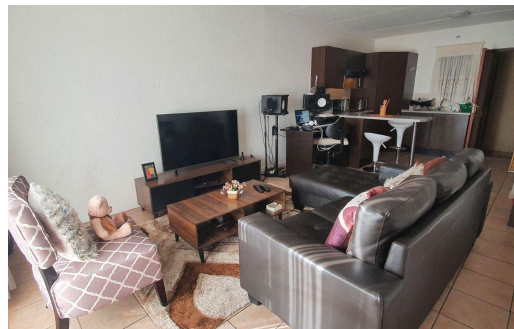

-  1
-  1
-  -

R6,800 pm

Apartment To Let in Ferndale

FLOOR SIZE	65m ²	GARAGES	-
LAND SIZE	65m ²	PARKINGS	1
BEDROOMS	1	FLATLETS	-
BATHROOMS	1	DOMESTIC ACCOM.	-
KITCHENS	1	POOL	Yes
LOUNGES	1		
DINING ROOMS	-		
STUDIES	-		