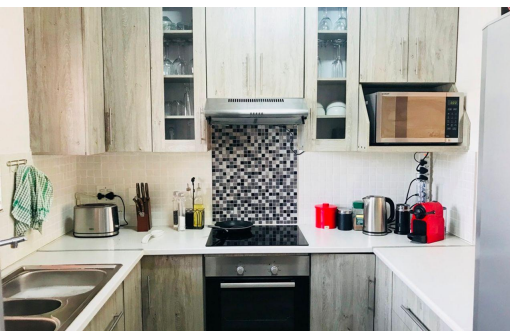

 2

 1

 -

R9,000 pm

Apartment To Let in Weltevreden Park

FLOOR SIZE	72m ²	GARAGES	-
LAND SIZE	72m ²	PARKINGS	2
BEDROOMS	2	FLATLETS	-
BATHROOMS	1	DOMESTIC ACCOM.	-
KITCHENS	1	POOL	Yes
LOUNGES	1	PETS ALLOWED	Yes
DINING ROOMS	1		
STUDIES	-		
FURNISHED	Yes		