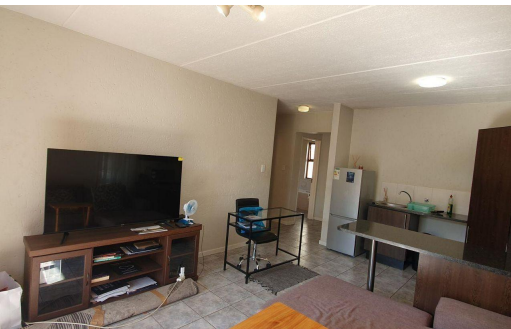

-  1
-  1
-  -

R6,800 pm

Apartment To Let in Ferndale

FLOOR SIZE	65m ²	GARAGES	-
LAND SIZE	65m ²	PARKINGS	1
BEDROOMS	1	FLATLETS	-
BATHROOMS	1	DOMESTIC ACCOM.	-
KITCHENS	1	POOL	Yes
LOUNGES	1		
DINING ROOMS	-		
STUDIES	-		