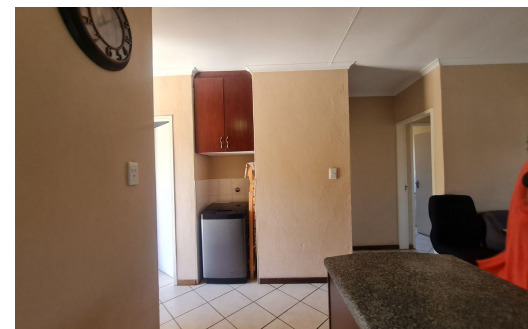

 2

 2

 -

R7,000 pm

Apartment To Let in Honeydew

FLOOR SIZE	73m ²	GARAGES	-
LAND SIZE	73m ²	PARKINGS	2
BEDROOMS	2	FLATLETS	-
BATHROOMS	2	DOMESTIC ACCOM.	-
KITCHENS	1	POOL	Yes
LOUNGES	1		
DINING ROOMS	1		
STUDIES	-		