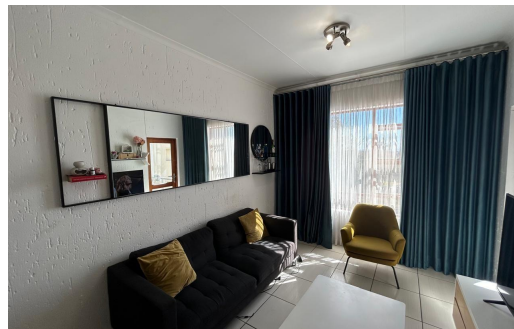

R7,600 pm

Apartment To Let in Paulshof

FLOOR SIZE	54m²	GARAGES	-
LAND SIZE	54m²	PARKINGS	2
BEDROOMS	2	FLATLETS	-
BATHROOMS	1	DOMESTIC ACCOM.	-
KITCHENS	1	POOL	Yes
LOUNGES	1		
DINING ROOMS	1		
STUDIES	-		

Seipone Sebotha
0765384140
seipone@renprop.co.za