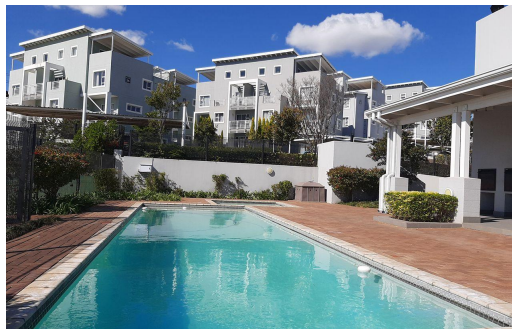

 2
 2
 -

R9,500 pm

Apartment To Let in Paulshof

FLOOR SIZE	80m ²	GARAGES	-
LAND SIZE	80m ²	PARKINGS	2
BEDROOMS	2	FLATLETS	-
BATHROOMS	2	DOMESTIC ACCOM.	-
KITCHENS	1	POOL	Yes
LOUNGES	1	PETS ALLOWED	Yes
DINING ROOMS	-		
STUDIES	-		