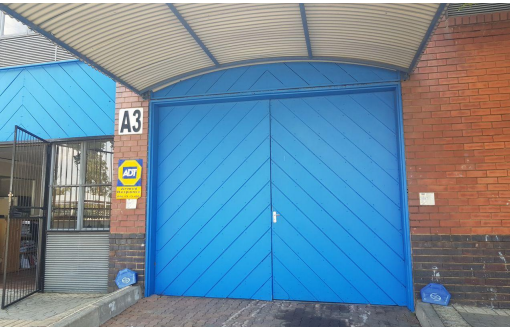

 10

 -

R90 per m²

648m² Warehouse To Let in Randjespark

FLOOR SIZE 648m²
ZONING Industrial
SECURITY Yes

OPEN PARKINGS 10
POWER (3 PHASE) Yes

Ruzanne Lesley Blyth
0825637184
ruzanne@renprop.co.za