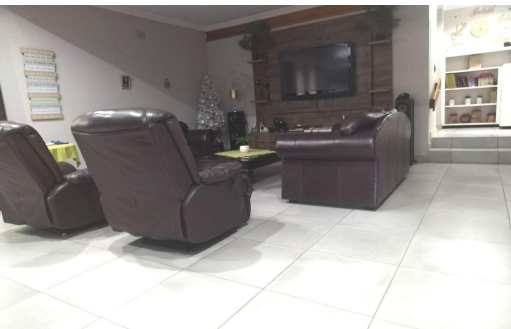

R2,595,000

House For Sale in Safari Gardens

FLOOR SIZE	1,120m²	GARAGES	2
BEDROOMS	3	CARPORTS	2
BATHROOMS	2	FLATLETS	2
KITCHENS	1	DOMESTIC ACCOM.	-
LOUNGES	1	POOL	Yes
DINING ROOMS	1	PETS ALLOWED	Yes
STUDIES	1		

RATES R2,500 pm (Estimated)

Linda van Jaarsveld
0748861000

linda@olivebranchrealtors.com