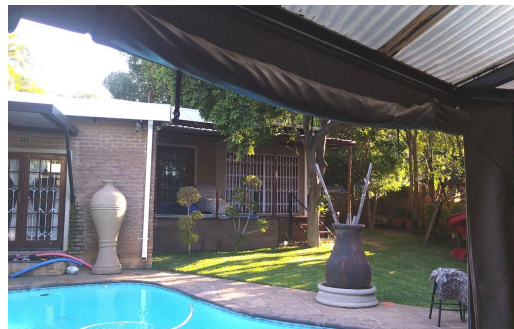

R2,595,000

House For Sale in Safari Gardens

FLOOR SIZE	1,120m²	GARAGES	2
BEDROOMS	3	CARPORTS	2
BATHROOMS	2	FLATLETS	2
KITCHENS	1	DOMESTIC ACCOM.	-
LOUNGES	1	POOL	Yes
DINING ROOMS	1	PETS ALLOWED	Yes
STUDIES	1		

RATES R2,500 pm (Estimated)

Linda van Jaarsveld
0748861000

linda@olivebranchrealtors.com