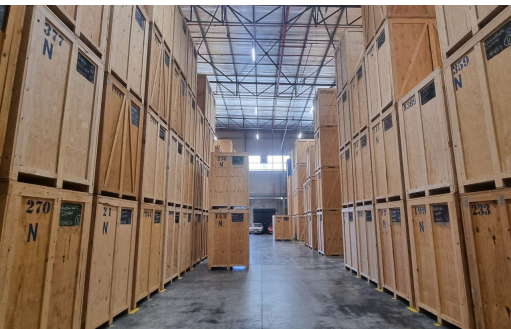

 20

 -

R107,700 pm

1,436m² Warehouse To Let in Brackenfell Industrial

LAND SIZE 16,939m²

FLOOR SIZE 1,436m²

BUILDING HEIGHT 12m

TITLE Freehold