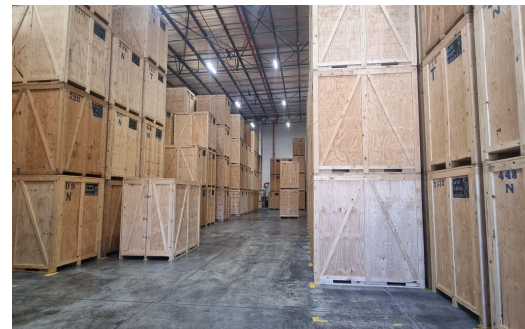

60

-

R358,850 pm

4,067m² Warehouse To Let in Everite Industria

FLOOR SIZE 4,067m²

BUILDING HEIGHT 12m

TITLE Freehold

ZONING Industrial

SECURITY Yes

AIR CONDITIONING Yes

OPEN PARKINGS 60

POWER (3 PHASE) Yes

Jonker de Vos
060 689 3512
jonker@jonx.co.za