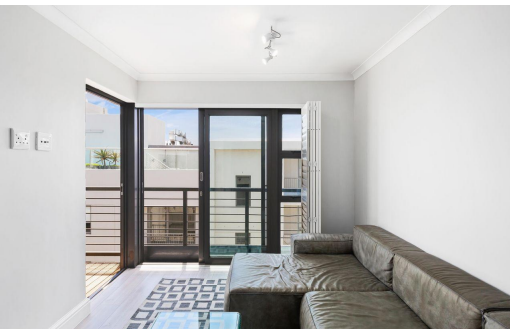

 1

 1

 -

R15,000 pm Apartment To Let in Observatory

FLOOR SIZE	45m ²	GARAGES	-
LAND SIZE	-	PARKINGS	1
BEDROOMS	1	FLATLETS	-
BATHROOMS	1	DOMESTIC ACCOM.	-
KITCHENS	1		
LOUNGES	1		
DINING ROOMS	-		
STUDIES	-		