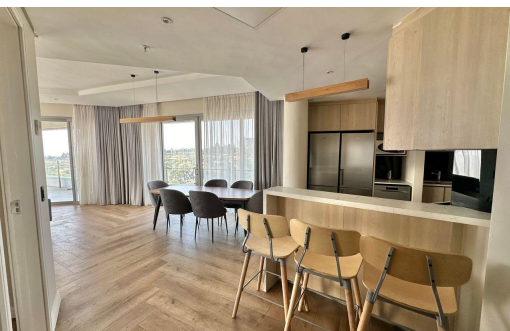

 3

 3.5

 -

R36,907 pm

Apartment To Let in Morningside

LAND SIZE 160m²
BEDROOMS 3
BATHROOMS 3.5
KITCHENS 1
LOUNGES 1
DINING ROOMS 1
FURNISHED Yes

PARKINGS 2
POOL Yes

Michael Petropoulos
 0792082175
 mike@lionleadrealestate.co.za