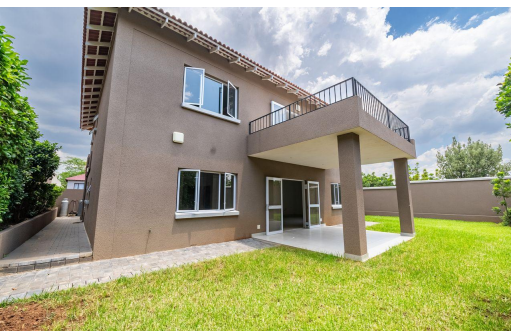

 4

 2.5

 2

R3,600,000

Cluster For Sale in Craigavon

FLOOR SIZE	380m ²	GARAGES	2
LAND SIZE	408m ²	PARKINGS	2
BEDROOMS	4	FLATLETS	-
BATHROOMS	2.5	DOMESTIC ACCOM.	-
KITCHENS	1	PETS ALLOWED	Yes
LOUNGES	1		
DINING ROOMS	1		
STUDIES	-		