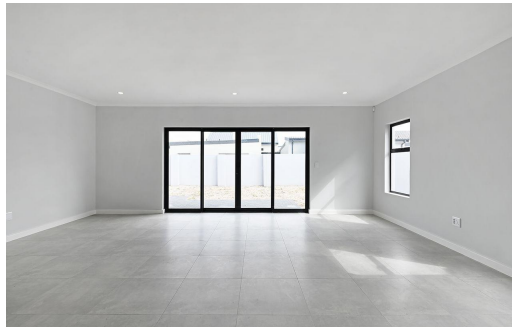

R4,200,000

House For Sale in Sandown

FLOOR SIZE	233m²
LAND SIZE	350m²
BEDROOMS	4
BATHROOMS	3
KITCHENS	1
LOUNGES	1
DINING ROOMS	1
STUDIES	-

GARAGES	1
PARKINGS	2
FLATLETS	-
DOMESTIC ACCOM.	-
PETS ALLOWED	Yes

Ziyaad Dharsey
0814530516
ziyaad@lionleadrealestate.co.za