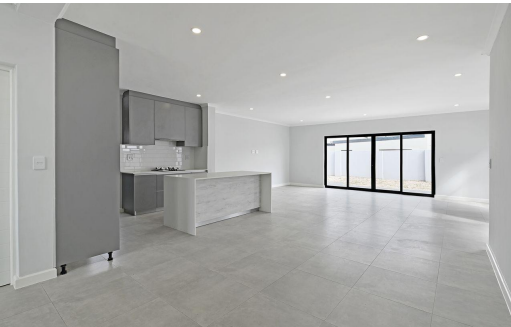

 4

 3

 2

R4,200,000

House For Sale in Sandown

FLOOR SIZE 233m²
LAND SIZE 350m²
BEDROOMS 4
BATHROOMS 3
KITCHENS 1
LOUNGES 1
DINING ROOMS 1
STUDIES 1

GARAGES 2
PARKINGS 2
FLATLETS -
DOMESTIC ACCOM. -
PETS ALLOWED Yes