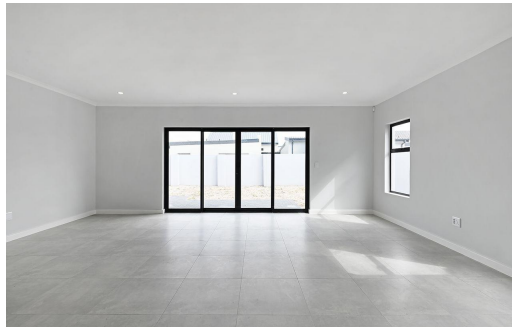

 4

 3

 2

R4,200,000

House For Sale in Sandown

FLOOR SIZE 233m²
LAND SIZE 350m²
BEDROOMS 4
BATHROOMS 3
KITCHENS 1
LOUNGES 1
DINING ROOMS 1
STUDIES 1

GARAGES 2
PARKINGS 2
FLATLETS -
DOMESTIC ACCOM. -
PETS ALLOWED Yes