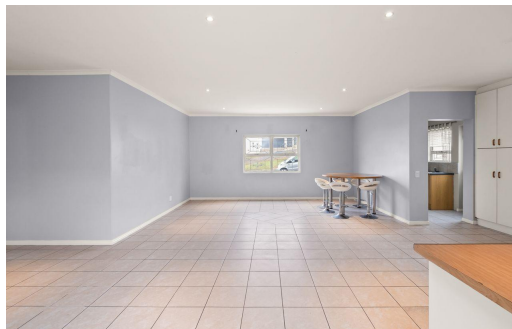

 3

 2

 1

R17,000 pm

House To Let in Walmer Estate

FLOOR SIZE 300m²
LAND SIZE 300m²
BEDROOMS 3
BATHROOMS 2
KITCHENS 1
LOUNGES 1
DINING ROOMS 1
STUDIES -

GARAGES 1
PARKINGS 1
FLATLETS -
DOMESTIC ACCOM. -

Paula Morishige
 0647278290
 paula@lionleadrealestate.co.za