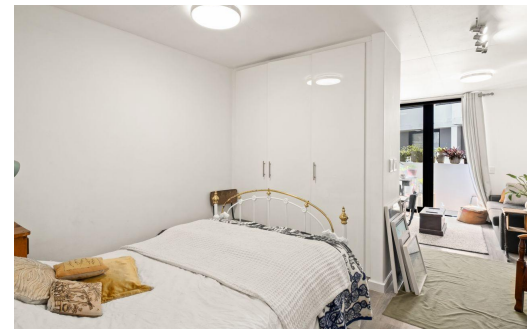

 0.5

 1

 -

R9,500 pm

Apartment To Let in Observatory

FLOOR SIZE	35m ²	GARAGES	-
BEDROOMS	0.5	PARKINGS	1
BATHROOMS	1	FLATLETS	-
KITCHENS	1	DOMESTIC ACCOM.	-
LOUNGES	1	POOL	Yes
DINING ROOMS	-		
STUDIES	-		

Paula Morishige
0647278290
paula@lionleadrealestate.co.za